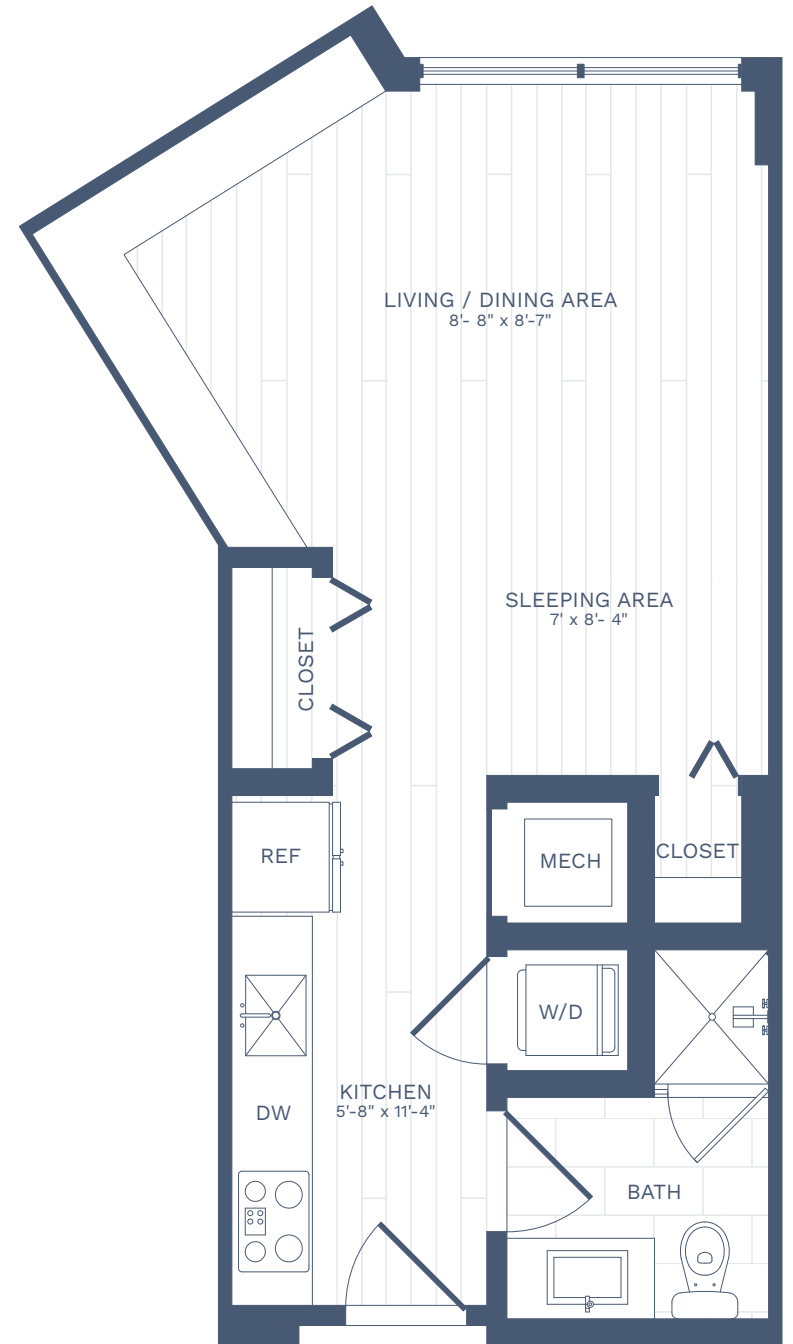

Oaklyn

Residence Type MS5

STUDIO | 1 BATH | 434 SQ. FT.

RESIDENCE

RENT

AVAILABILITY

NOTES

3333 North Federal Highway
Oakland Park, FL 33306
954-908-6654 LiveOaklyn.com

Floor plans are artist's renderings. Actual product may vary in detail.
Not all features available in every apartment.