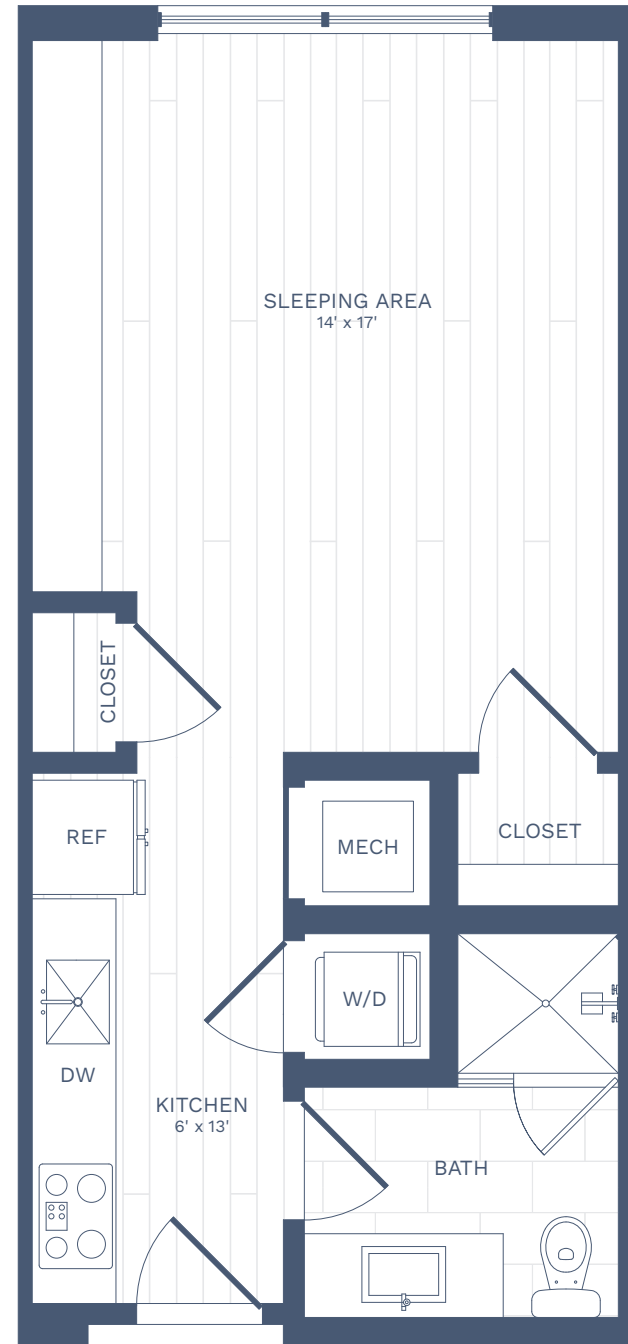

Oaklyn

Residence Type MS2

STUDIO | 1 BATH | 425 SQ. FT.

RESIDENCE

RENT

AVAILABILITY

NOTES

3333 North Federal Highway
Oakland Park, FL 33306
954-908-6654 LiveOaklyn.com

Floor plans are artist's renderings. Actual product may vary in detail.
Not all features available in every apartment.