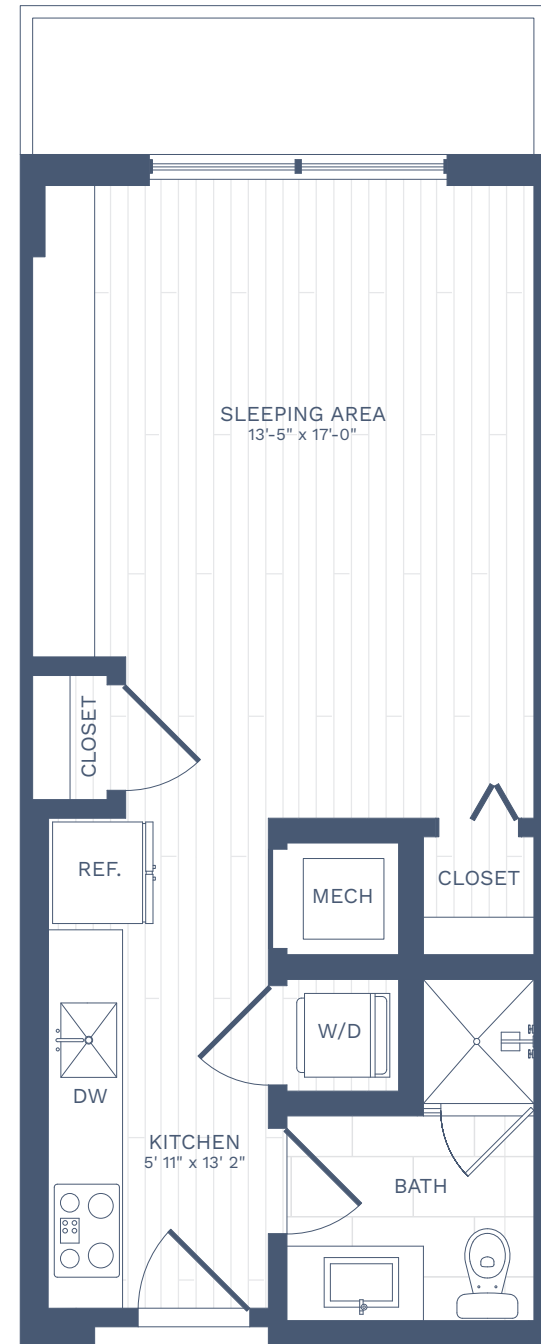

Oaklyn

Residence Type MS1

STUDIO | 1 BATH | 409 SQ. FT.

RESIDENCE

RENT

AVAILABILITY

NOTES

3333 North Federal Highway
Oakland Park, FL 33306
954-908-6654 LiveOaklyn.com

Floor plans are artist's renderings. Actual product may vary in detail. Not all features available in every apartment.