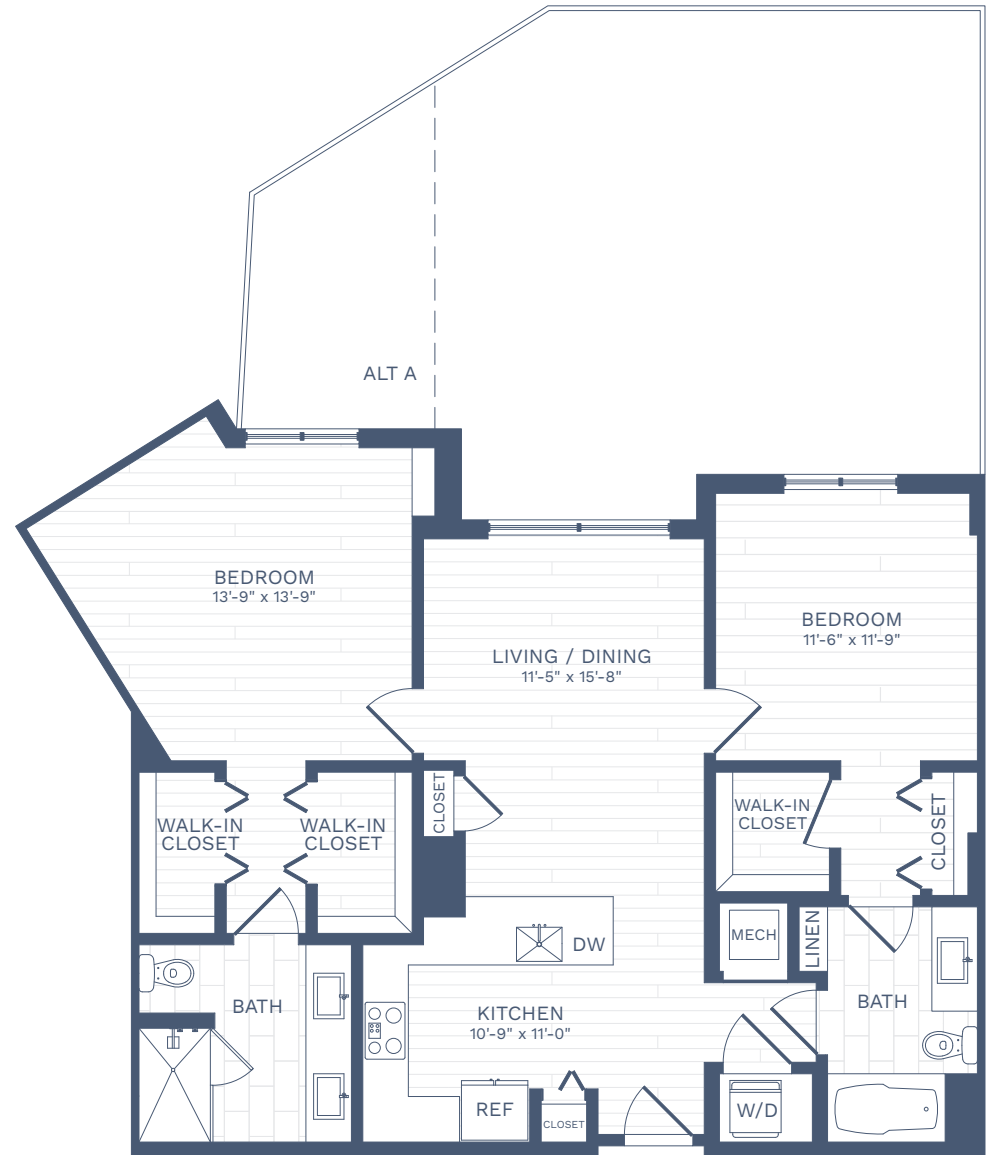

Oaklyn

Residence Type B8

2 BED | 2 BATH | 1,074 SQ. FT.

RESIDENCE

RENT

AVAILABILITY

NOTES

3333 North Federal Highway
Oakland Park, FL 33306
954-908-6654 LiveOaklyn.com

Floor plans are artist's renderings. Actual product may vary in detail.
Not all features available in every apartment.