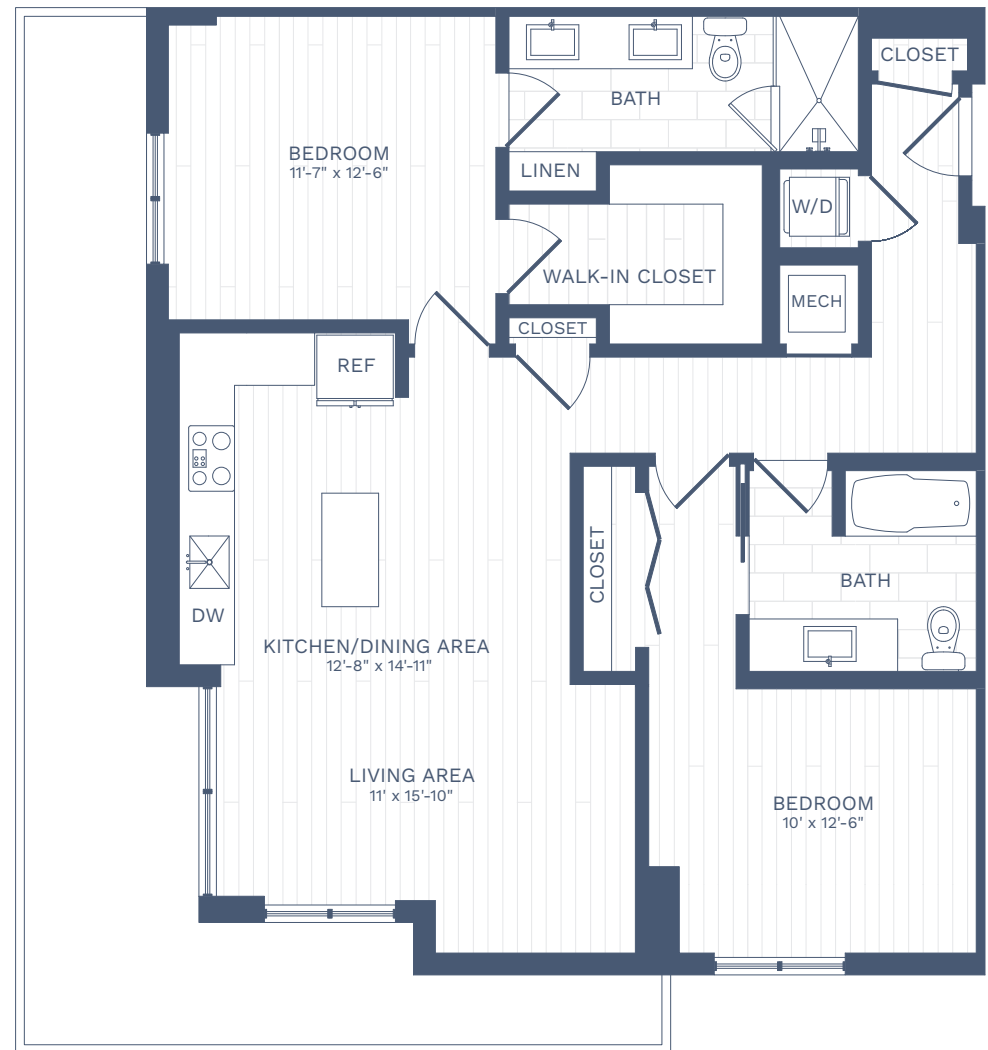

Oaklyn

Residence Type B2

2 BED | 2 BATH | 1,050 SQ. FT.

RESIDENCE

RENT

AVAILABILITY

NOTES

3333 North Federal Highway
Oakland Park, FL 33306
954-908-6654 LiveOaklyn.com

Floor plans are artist's renderings. Actual product may vary in detail.
Not all features available in every apartment.