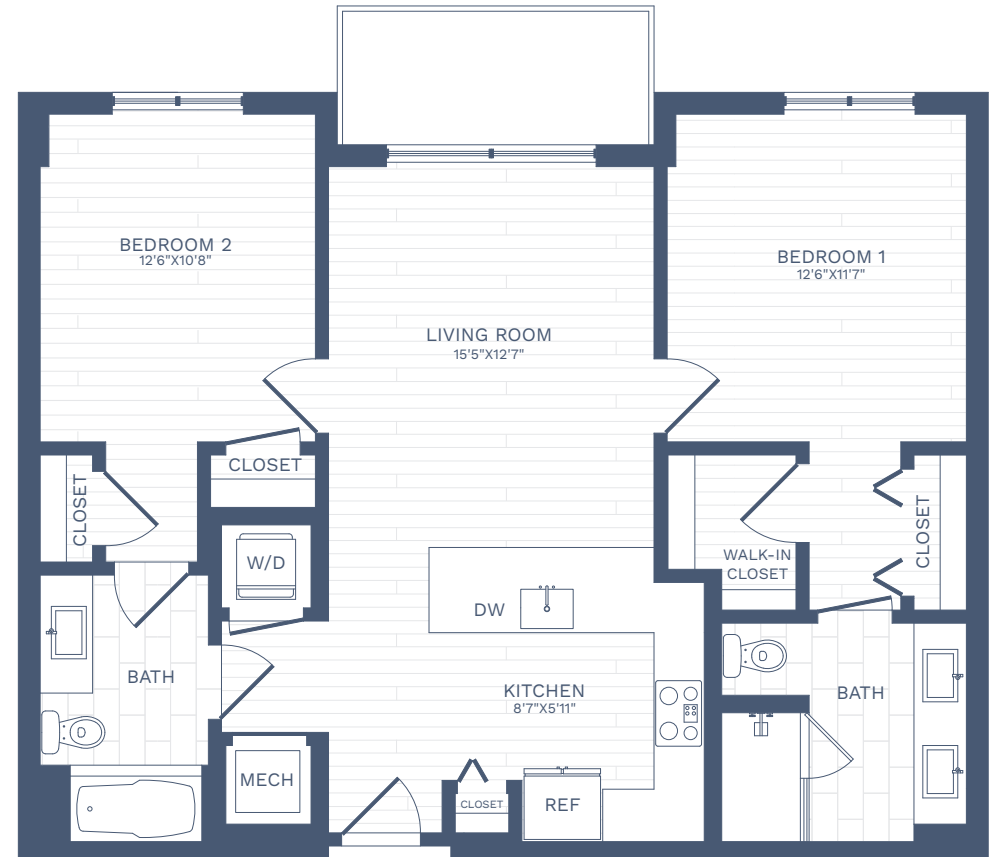

Oaklyn

Residence Type B1

2 BED | 2 BATH | 1,027 SQ. FT.

RESIDENCE

RENT

AVAILABILITY

NOTES

3333 North Federal Highway
Oakland Park, FL 33306
954-908-6654 LiveOaklyn.com

Floor plans are artist's renderings. Actual product may vary in detail.
Not all features available in every apartment.