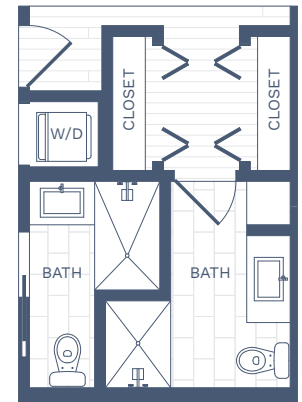

## Residence Type A2

1 BED | 1 BATH | 776 SQ. FT.

RESIDENCE

---

RENT

---

AVAILABILITY

---

NOTES

---

A2-ALT

3333 North Federal Highway  
Oakland Park, FL 33306  
954-908-6654 LiveOaklyn.com

Floor plans are artist's renderings. Actual product may vary in detail. Not all features available in every apartment.