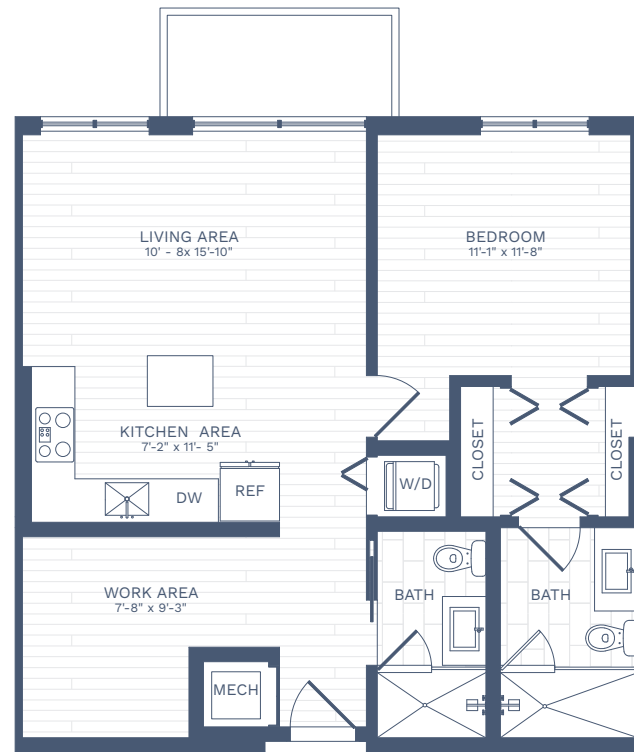

## Residence Type A2

1 BED | 1 BATH | 776 SQ. FT.

RESIDENCE

---

RENT

---

AVAILABILITY

---

NOTES

---

A2-ALT

3333 North Federal Highway  
Oakland Park, FL 33306  
954-908-6654 LiveOaklyn.com

Floor plans are artist's renderings. Actual product may vary in detail. Not all features available in every apartment.