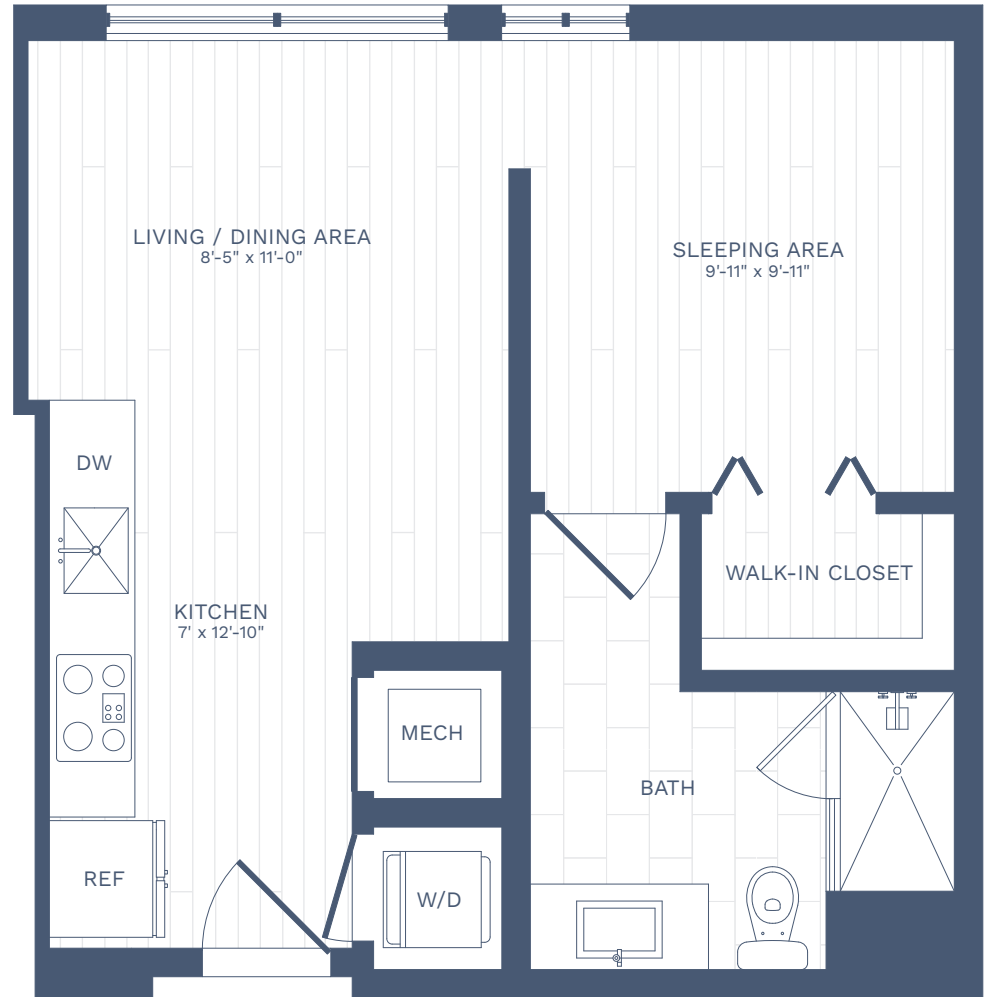

Oaklyn

Residence Type MS4

STUDIO | 1 BATH | 455 SQ. FT.

RESIDENCE

RENT

AVAILABILITY

NOTES

3333 North Federal Highway
Oakland Park, FL 33306
954-908-6654 LiveOaklyn.com

Floor plans are artist's renderings. Actual product may vary in detail. Not all features available in every apartment.